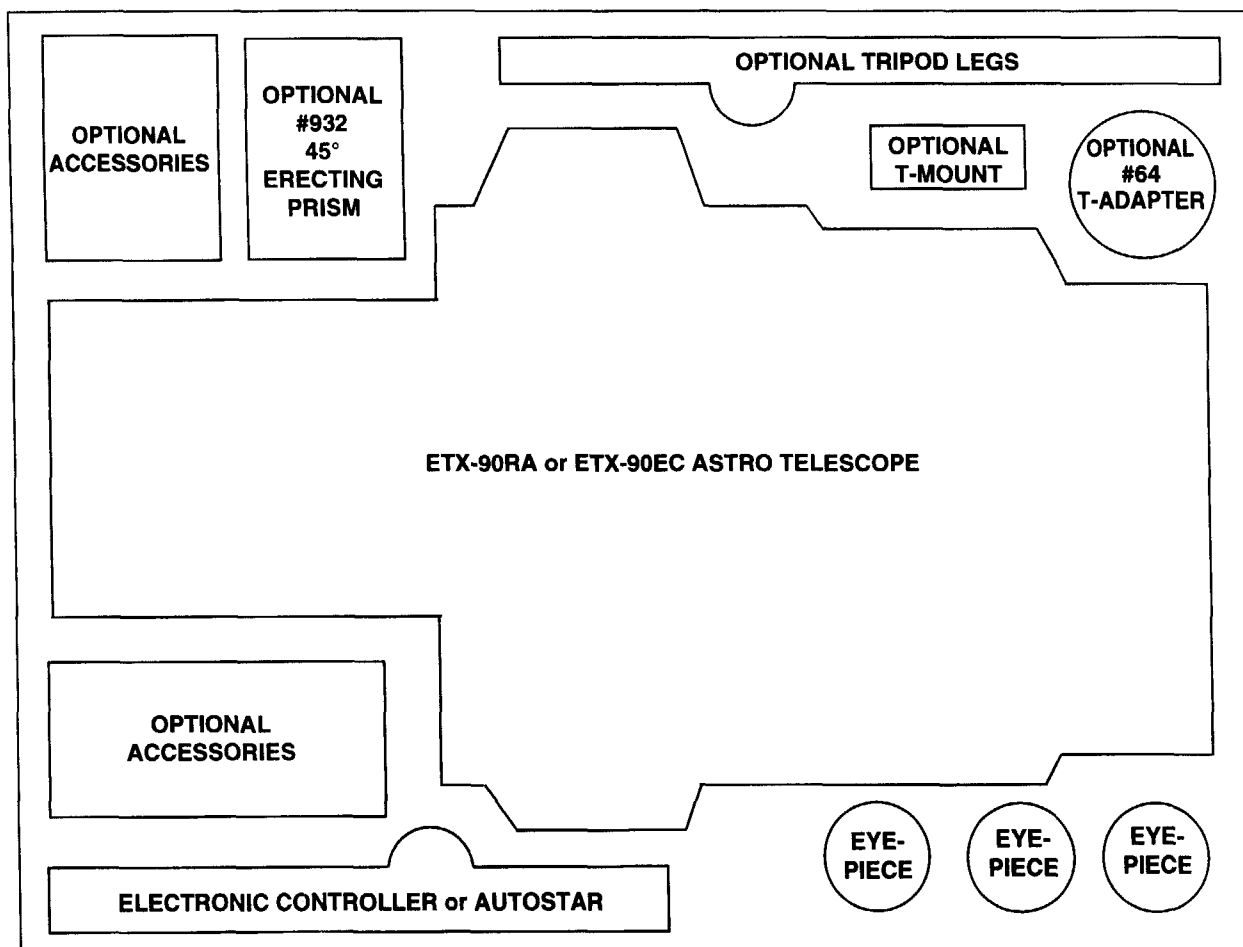

The #774 Hard Carrying Case is equipped with locks and a key.

When placing the telescope in the carrying case, follow this procedure:

- Remove all eyepieces and other accessories from the telescope and store them in their appropriate spots within the case. (The standard-equipment 8 x 21mm viewfinder may remain in its mounting bracket.)
- Attach all telescope dust covers.
- Unlock the horizontal and vertical telescope locks.

NOTE: If the optional Meade #825 Right-Angle Viewfinder is attached to the ETX-90 telescope, remove the viewfinder from the telescope mounting bracket before placing the telescope inside the carrying case. This prevents excessive pressure on the viewfinder bracket when the carrying case lid is closed.