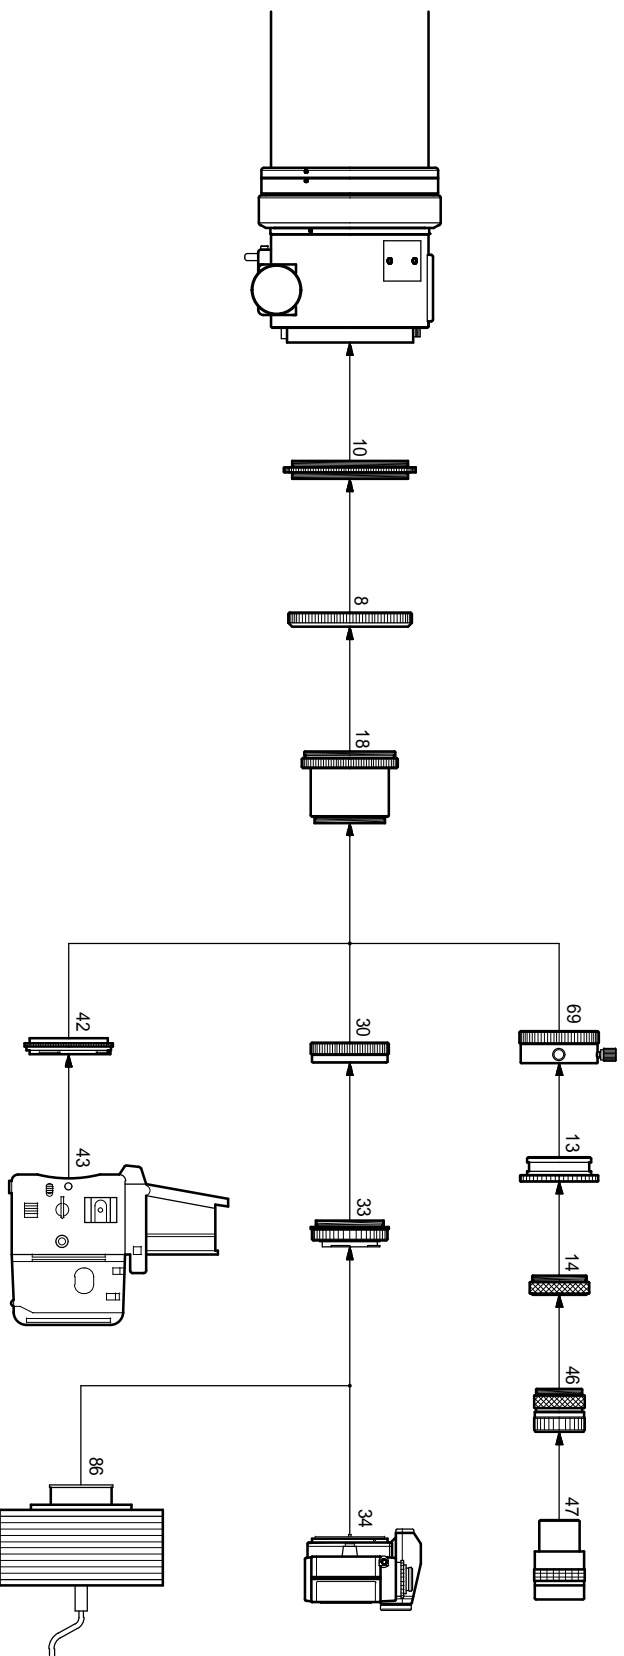

F S Q - 1 0 6 E D

Reducer-QE 0.73x System Chart(TX)

- 8. Coupling [TW] [TPQ1061]*
- 10. Coupling DT [TKP36001]*
- 13. 2" Sleeve [TCN0020]*
- 14. Coupling "S" [TSP0030]*
- 18. Reducer-QE [TSQ0106RD]

- 30. CA35 [Sky-90] [TCA1020]
- 33. Wide mount T-adapter [TMW____]**
- 34. 35mm Digital SLR**
- 42. Mamiya 645 T-ring [TCA0200]**
- 43. Mamiya 645 Digital Camera**

- 46. 1 1/4" Ocular adapter [TOA0200]*
- 47. 1 1/4" Ocular **
- 69. 2" Ocular adapter [S] [TOA0041]**
- 86. CCD camera**

* Standard with OTA

** Optional Item