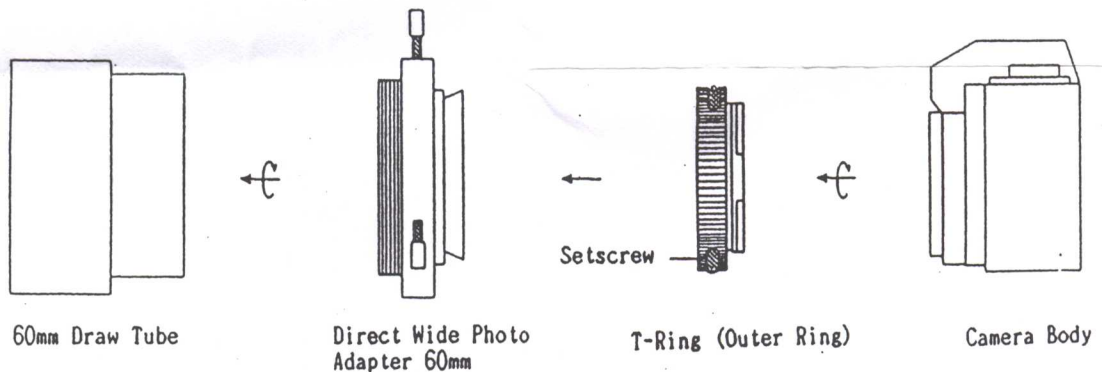

DIRECT WIDE PHOTO ADAPTER 60MM

This photo adapter can be used on R200SS and VC200L telescopes.

1. Attaching to the R200SS telescope

Not only an optional T-Ring but also an optional Coma Corrector R200SS is required to be used with this photo adapter.

Attach the T-Ring to the Direct Wide Photo Adapter 60mm and lock it with the setscrews.

2. Attaching to the VC200L telescope

Attach the T-Ring to the Direct Wide Photo Adapter 60mm and lock it with the setscrews.