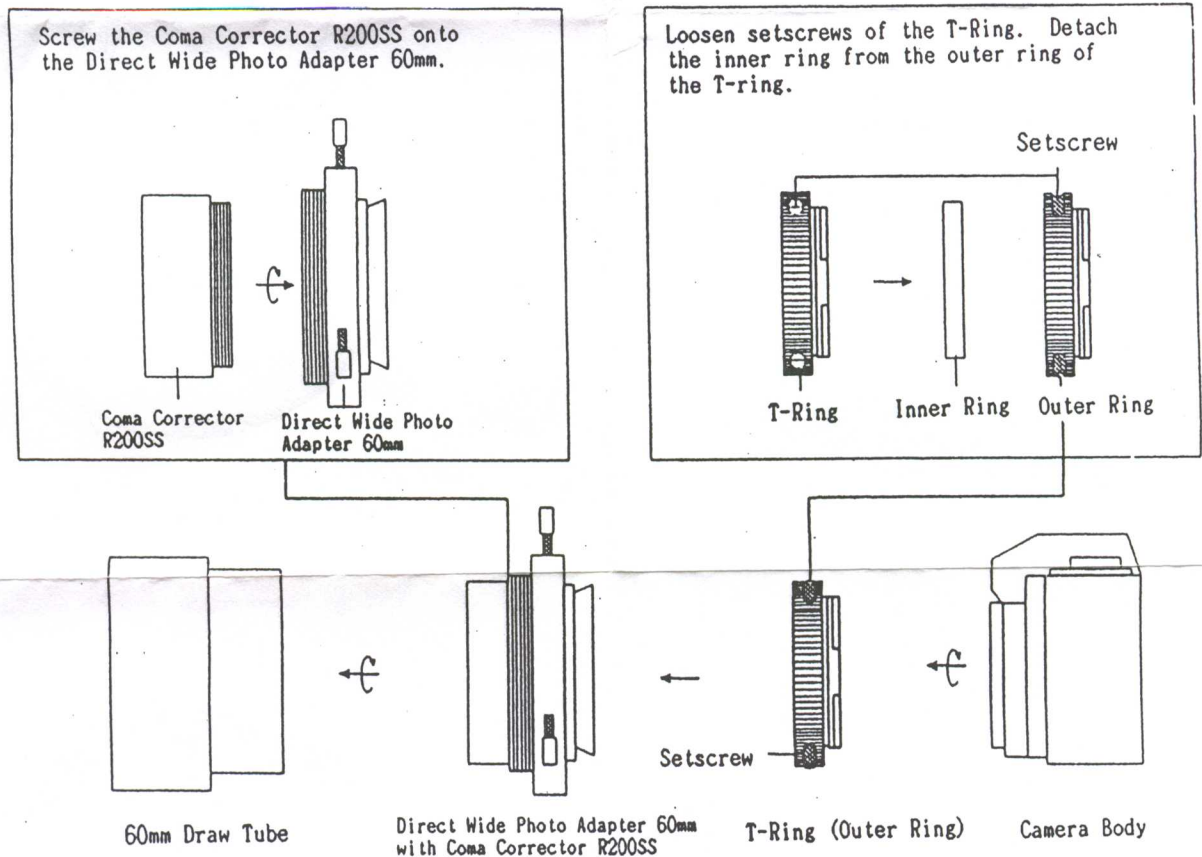

DIRECT WIDE PHOTO ADAPTER 60MM

This photo adapter can be used on R200SS and VC200L telescopes.

1. Attaching to the R200SS telescope

Not only an optional T-Ring but also an optional Coma Corrector R200SS is required to be used with this photo adapter.

Attach the T-Ring to the Direct Wide Photo Adapter 60mm and lock it with the setscrews.

2. Attaching to the VC200L telescope

Attach the T-Ring to the Direct Wide Photo Adapter 60mm and lock it with the setscrews.